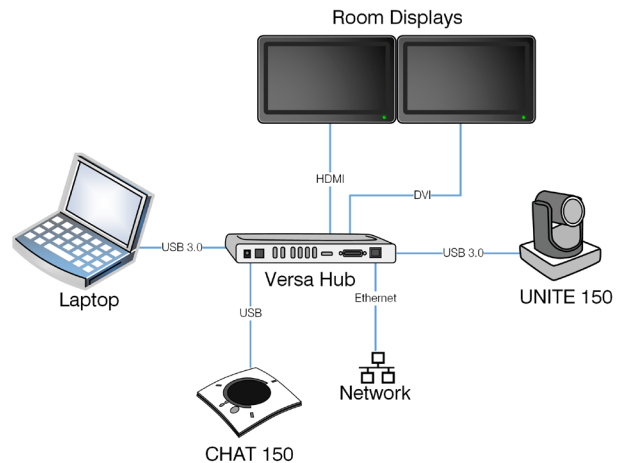

Central Versa hub

Connects your laptop via single USB 3.0 connection to:

- + Dual displays
- + Camera
- + Audio
- + Network

UNITE 150 USB PTZ camera

- + Full HD video with 1080p@30fps
- + 12x optical zoom, 73° wide angle
- + Backlight compensation
- + Super-high SNR
- + Advanced 2D and 3D noise reduction

Conference Rooms

Components

UNITE 150 USB PTZ Camera

CHAT 150 Speakerphone

Versa Hub

Note: Components not shown to scale.

Connection Diagram

PRODUCT SPECIFICATIONS

System Includes

- Versa Hub
- CHAT 150 Speakerphone
- UNITE 150 USB PTZ Camera
- Remote control
- Spontania Pro Meeting Room for one year
- Power supply and cables
- Two-year support and maintenance with warranty

Versa Hub

- 1x USB 3.0 (Type-B) for laptop*
- 2x USB 3.0 (Type-A) for UNITE camera & CHAT Speakerphone
- 4x USB 2.0 ports
- 1x HDMI out
- 1x DVI out

*Requires DisplayLink driver on laptop to support USB 3.0